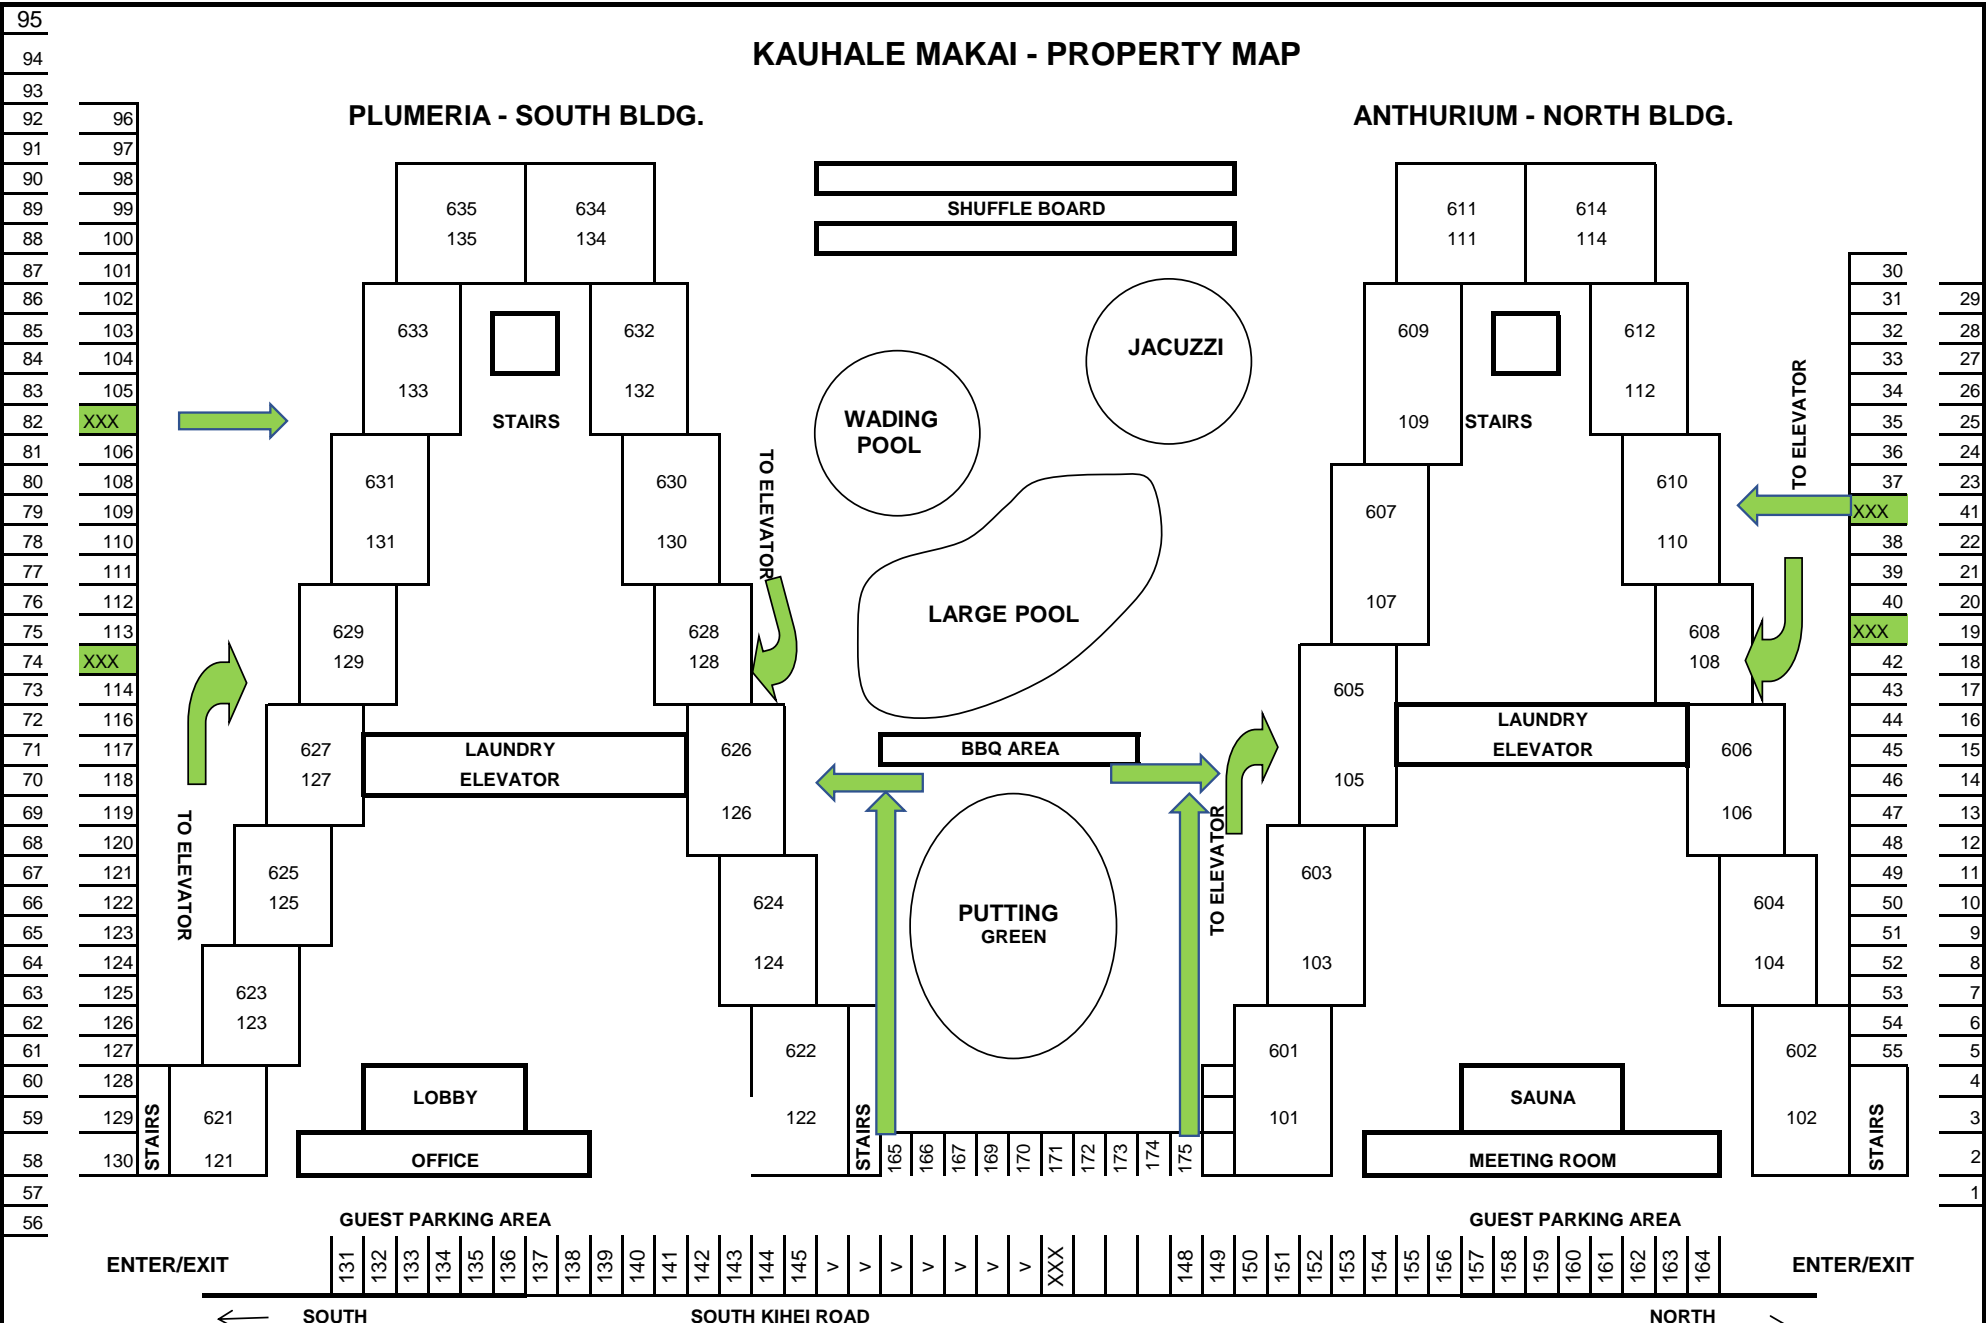

KAUHALE MAKAI - PROPERTY MAP

PLUMERIA - SOUTH BLDG.

ANTHURIUM - NORTH BLDG.

IF OFFICE IS CLOSED PLEASE FOLLOW SIDEWALKS IN ON THE SIDES OF BUILDING. (SEE ARROWS ON MAP)

OPEN PARKING - ALL MUST REGISTER AT OFFICE AND RECEIVE A PARKING PASS.
AVOID CONED OWNER SPOTS

Please respect our full-time residents who desire to use their (deeded) parking spots by having cones that say they are reserved.